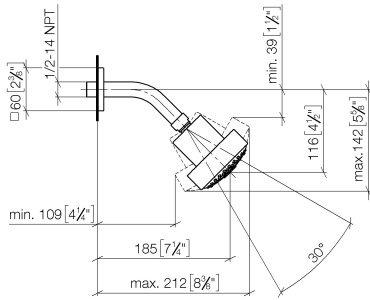

Shower head - Chrome

IMO

28 508 980

- 200mm projection
- ball-joint pivotable through 30°
- Three settings: PURIFY RAIN, COMPACT SOFT FLOW, COMPACT AQUAPRESSURE FLOW, max. flow rate 9 l/min (at 3 bar)
- Function from: 7 l/min
- with anti-scale system
- spray head Ø 92mm
- rosette 60 x 60 mm
- 1/2" connection

Recommended miscellaneous

- Concealed wall elbow -**
- max. recess depth 163 mm
 - min. recess depth 90 mm

35 085 970 90

28 508 980

mm [inches]

Flow rate chart

28 508 980

Spare parts list

No.	Item Number	Name	Quantity used	Delivery time
1	09 27 98 003-00	rosette	1	10
2	09 31 11 048 90	pin	1	2
3	09 14 10 098 90	seal	1	2
4	09 11 03 011-00	connection	1	10
5	04 12 11 110 00-00	shower	1	10