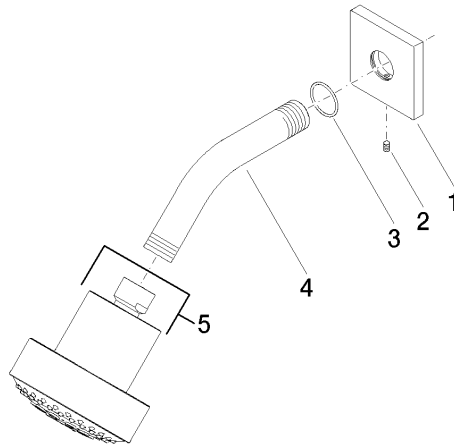

Shower head - Chrome

IMO

28 508 980

- 200mm projection
- ball-joint pivotable through 30°
- Three settings: PURIFY RAIN, COMPACT SOFT FLOW, COMPACT AQUAPRESSURE FLOW, max. flow rate 9 l/min (at 3 bar)
- Function from: 7 l/min
- with anti-scale system
- spray head Ø 92mm
- rosette 60 x 60 mm
- 1/2" connection

Recommended miscellaneous

- Concealed wall elbow -**
- max. recess depth 163 mm
 - min. recess depth 90 mm

35 085 970 90

28 508 980

mm [inches]

Flow rate chart

28 508 980

Spare parts list

No.	Item Number	Name	Quantity used	Delivery time
1	09 27 98 003-00	rosette	1	10
2	09 31 11 048 90	pin	1	2
3	09 14 10 098 90	seal	1	2
4	09 11 03 011-00	connection	1	10
5	04 12 11 110 00-00	shower	1	10